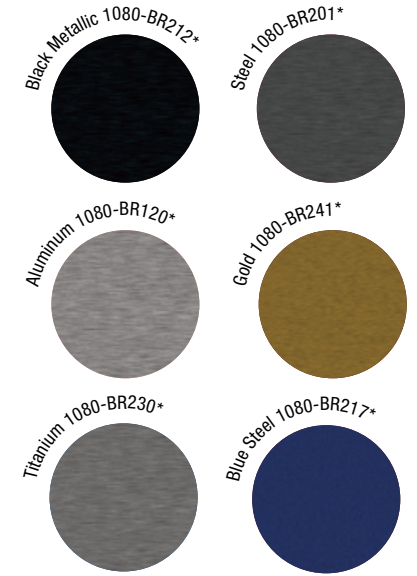

3M™ Wrap Film Series 1080

MATTE

GLOSS

* Metallic

Colors shown on monitor and when printed are approximate representations of actual colors available.

BRUSHED METAL

SATIN

CARBON FIBER