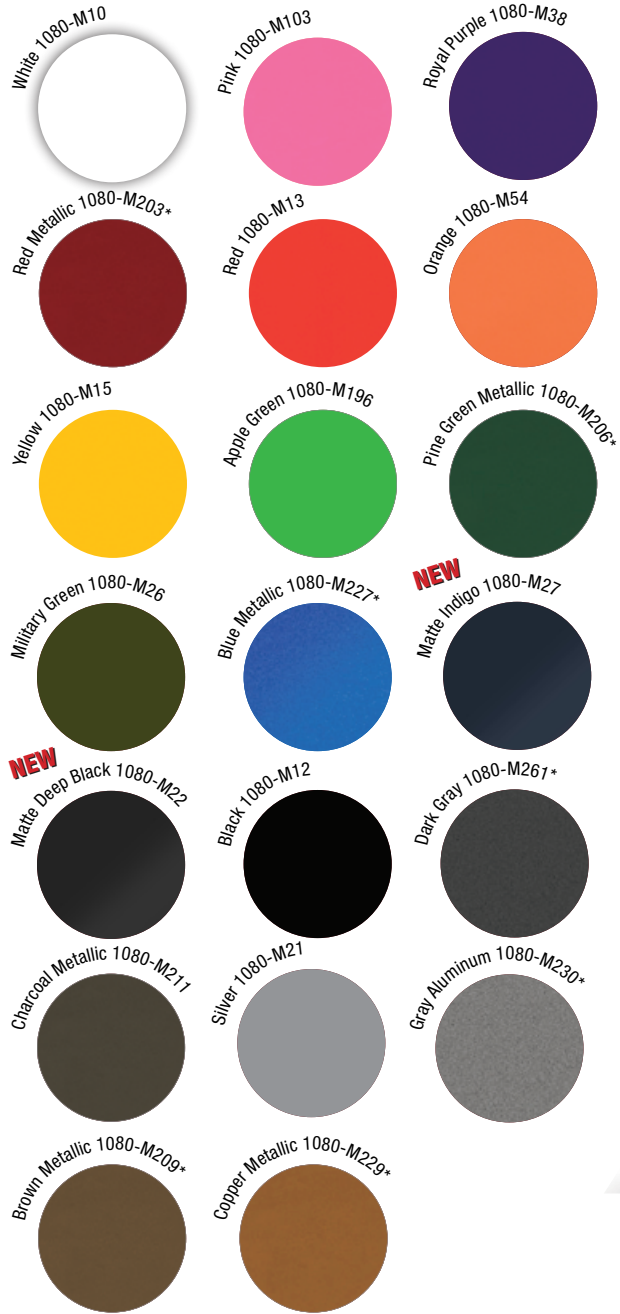

3M™ Wrap Film Series 1080

MATTE

GLOSS

* Metallic

Colors shown on monitor and when printed are approximate representations of actual colors available.

BRUSHED METAL

SATIN

CARBON FIBER