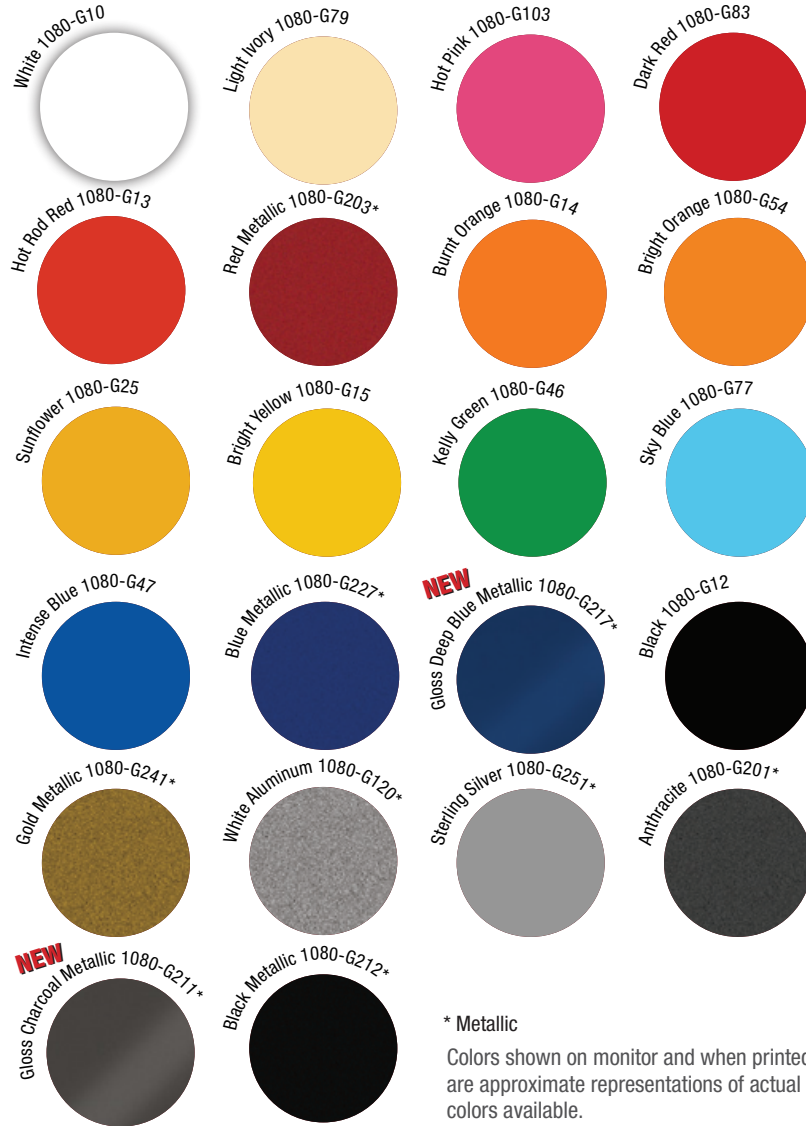

3M™ Wrap Film Series 1080

MATTE

GLOSS

* Metallic

Colors shown on monitor and when printed are approximate representations of actual colors available.

BRUSHED METAL

SATIN

CARBON FIBER